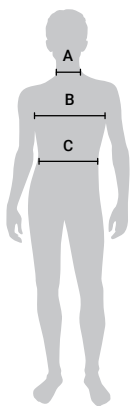

SIZE GUIDE

BODY MEASUREMENT GUIDE

Fashion Biz apparel sizes are designed to fit average industry standards for the below body measurements. Please use this handy Body Measurement Guide to compare your own measurements and help you determine which size to order.

GARMENT TO GARMENT COMPARISON

An alternate method is to compare your own garment size to ours. You can do this by measuring the ½ chest of your garment (laid flat, measured 0.5in below the sleeve join, from side seam to side seam) and compare it to ours. Please refer to the individual garment measurements, shown on each style page, to determine your garment to garment size comparison.

- A. NECK** Measure around the middle of your neck at collar level, keeping the tape loose to make allowance for comfort.
- B. CHEST** Measure under your arms and across shoulder blades, around the fullest part of your chest. Hold one finger between body and tape.
- C. WAIST** Measure around your natural waistline while holding one finger between body and tape, at the position your pants would normally sit.

- A. BUST** Measure under your arms and across shoulder blades, around the fullest part of your bust. Hold one finger between body and tape.
- B. WAIST** Measure around your natural waistline while holding one finger between body and tape. This is the smallest part of your waist.
- C. HIP** Measure around fullest part of your hips while standing naturally.