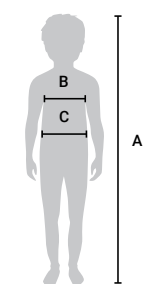

- **A. HEIGHT** Measure from the top of the head to the floor, keeping a straight posture.
- **B. CHEST** Measure under your arms around the fullest part of your chest, keeping the measuring tape horizontal.
- **C. WAIST** Measure around your natural waistline holding one finger between tape measure and body.

KIDS SIZE	2	4	6	8	10	12	14	16
KIDS ALPHA SIZE	XS	S	M	L				
HEIGHT (CM)	99-104	105-110	111-122	123-128	129-140	141-152	153-158	159-170
CHEST (CM)	55.5-57	57.5-59	59.5-63	63.5-66	66.5-72	72.5-78	78.5-82	82.5-89
WAIST (CM)	53-54	54.5-55.5	56-58.5	59-61	61.5-66	66.5-71	71.5-73.5	74-77.5

All measurements in this catalogue are approximate and are for reference only. Our size charts are a guide only and sizing may vary according to the style, fabric and fit of the actual garment. Waist specifications are measured at the natural waist which are to be considered even though garments will generally fit lower.